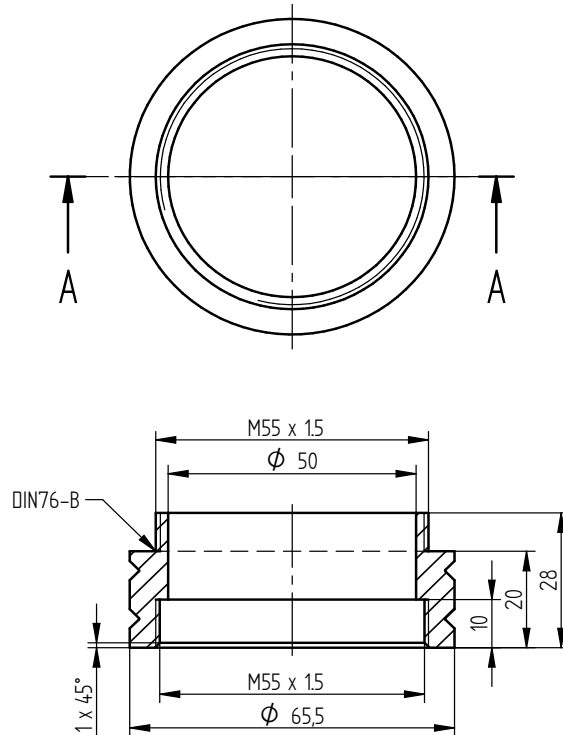

LUMIMAX® Tube Extension / Adapter for Cognex Insight 5000

Technical drawing

Tube Extension / Adapter IS5xxx (105.0001.02):