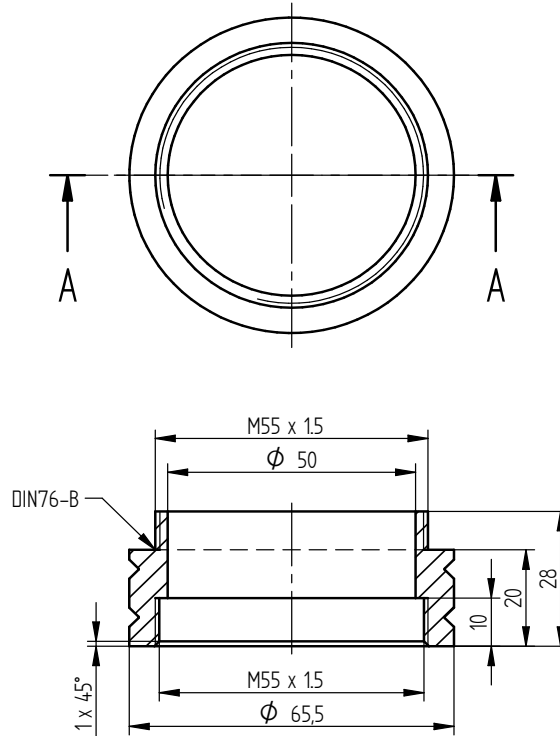

Technical data

Article number	105.0001.02	105.0001.04
Title	Tube Extension / Adapter IS5xxx	Tube Extension / Adapter IS56x4/IS5xx5
Suitable models of the Cognex series Insight 5000	Matrix cameras (Resolution < 5 MP): 5100/5110, 5100C, 5400, 5403/5413, 5400/5410, 5603/5613, 5600/5610	Matrix cameras (Resolution < 5 MP): 5605/5615, 5705/5715, 5705C Line Scan cameras: 5604/5614
Material	Anodized aluminum	
Weight	70 g	
Tariff code	94059900	
Country of Origin	Federal Republic of Germany	

Mounting scheme

CRC70 / CRC70FL
LR50 / LR50FL
LR70 / LR70FL

Tube Extension / Adapter
 IS5xxx Art.No.: 105.0001.02
 IS56x4/IS5xx5 Art.No.: 105.0001.04

LUMIMAX[®] Tube Extension / Adapter for Cognex Insight 5000

Technical drawing

Tube Extension / Adapter IS5xxx (105.0001.02):

Tube Extension / Adapter IS56x4/IS5xx5 (105.0001.04):