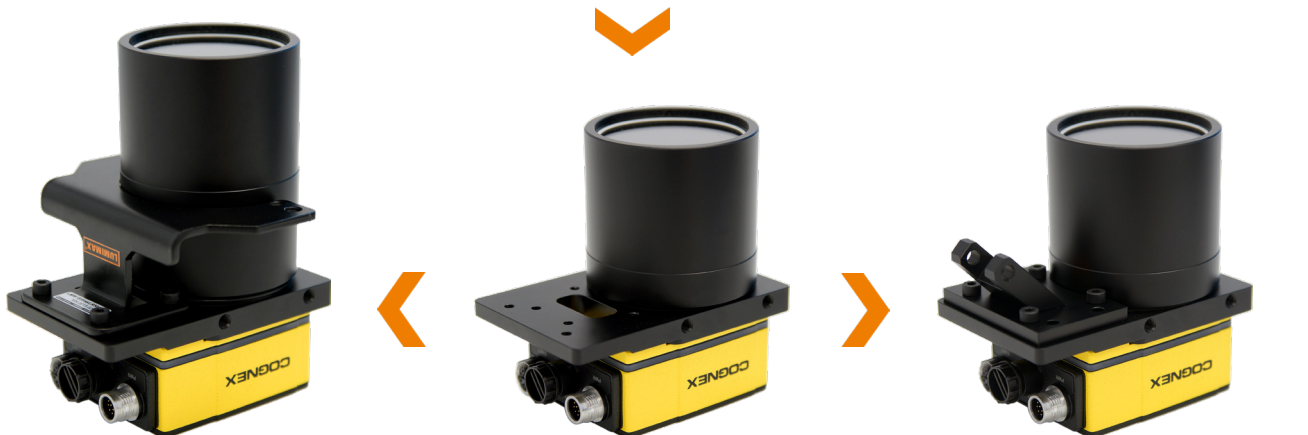

## LUMIMAX<sup>®</sup> Mounting & protection tube system for Cognex Insight<sup>®</sup> IS7x

### Description

- Mounting & protection tube system for mounting Cognex Insight<sup>®</sup> IS76xx, IS78xx & IS79xx on various LUMIMAX<sup>®</sup> lighting series
- Protection class: IP64

### Examples of applications

**LUMIMAX<sup>®</sup> mounting bracket  
LMW-IS5x|IS7x**  
for LR50/FL and LR70/FL-series

**LUMIMAX<sup>®</sup> mounting plate  
LMP-IS5x|IS7x**  
for SQ40/FL, SQ80/FL, Spot3W, Spot5W/FL  
LSB50/FL, LSB100/FL and LSR24/FL-series

# LUMIMAX<sup>®</sup> Mounting & protection tube system for Cognex Insight<sup>®</sup> IS7x