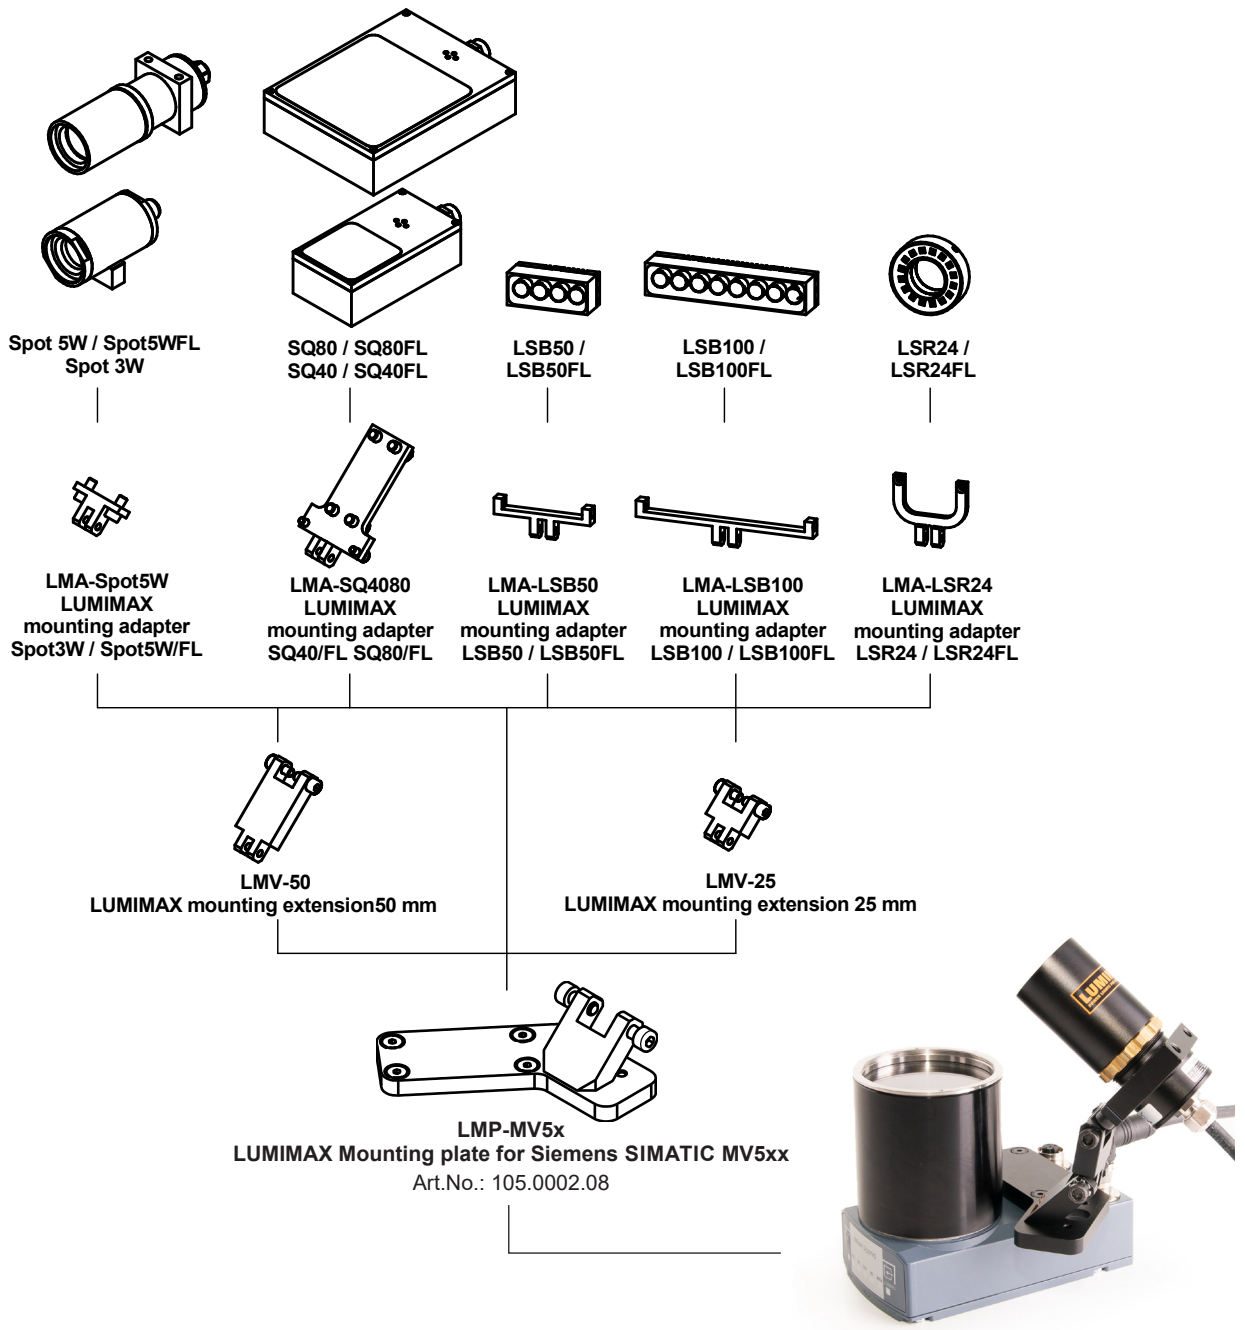

LUMIMAX® Mounting plate LMP-MV5x / 105.0002.08

Product image

Picture may differ from the original product

Description

- Mounting plate for mounting LUMIMAX® LED lightings to the Siemens SIMATIC cameras of the series MV5xx

Technical data

Material	Anodized aluminum
Weight	70 g
Tariff code	85399090
Country of Origin	Federal Republic of Germany

Accessories scheme

LUMIMAX[®] Mounting plate LMP-MV5x / 105.0002.08

Technical drawing