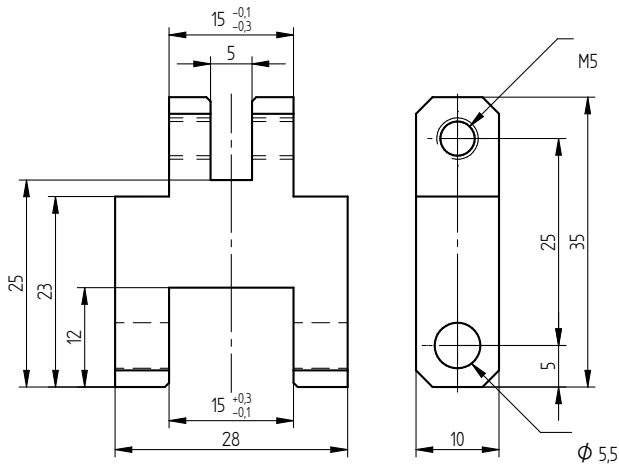

LUMIMAX® mounting extension LMV

Product image

Picture may differ from the original product

Description

- Mounting extension for attachment to the LUMIMAX® mounting plate (LMP) as well as to a lighting-specific LUMIMAX® mounting adapter (LMA)
- suitable for mounting LUMIMAX® Spot3W / 5W, SQ40 / 80, LSB50 / 100 and LSR24 lighting to various cameras and code readers from Cognex, Keyence, Baumer and Siemens

Technical data

Produkt image		
Article No.	105.0003.01	105.0003.02
Article description	LMV-25	LMV-50
Length	25 mm	50 mm
Weight	20 g	35 g
Material	Aluminium, anodised	
Tariff code	85399090	
Country of Origin	Federal Republic of Germany	

Technical drawing

LUMIMAX® mounting extension LMV-25
 Article no.: 105.0003.01

LUMIMAX® mounting extension LMV-50
 Article no.: 105.0003.02

LUMIMAX® mounting extension LMV

Mounting scheme