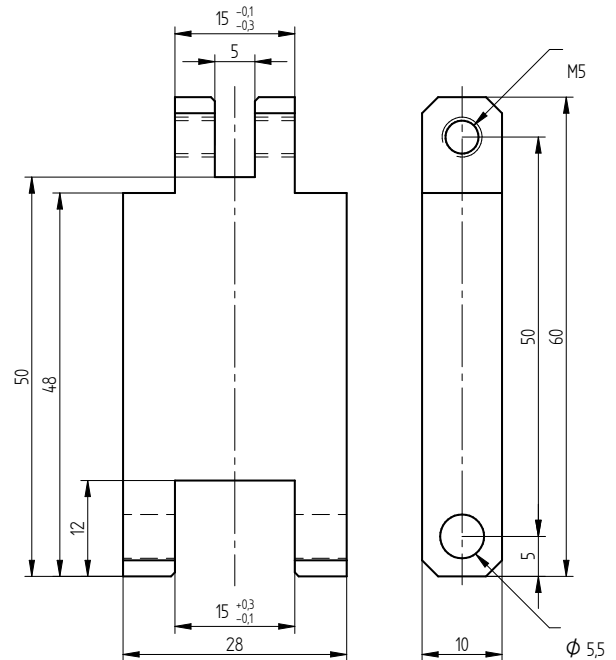

LUMIMAX® mounting extension LMV

Product image

Picture may differ from the original product

Description

- Mounting extension for attachment to the LUMIMAX® mounting plate (LMP) as well as to a lighting-specific LUMIMAX® mounting adapter (LMA)
- suitable for mounting LUMIMAX® Spot3W / 5W, SQ40 / 80, LSB50 / 100 and LSR24 lighting to various cameras and code readers from Cognex, Keyence, Baumer and Siemens

Technical data

Produkt image		
Article No.	105.0003.01	105.0003.02
Article description	LMV-25	LMV-50
Length	25 mm	50 mm
Weight	20 g	35 g
Material	Aluminium, anodised	
Tariff code	85399090	
Country of Origin	Federal Republic of Germany	

Technical drawing

LUMIMAX® mounting extension LMV-25
 Article no.: 105.0003.01

LUMIMAX® mounting extension LMV-50
 Article no.: 105.0003.02

LUMIMAX® mounting extension LMV

Mounting scheme