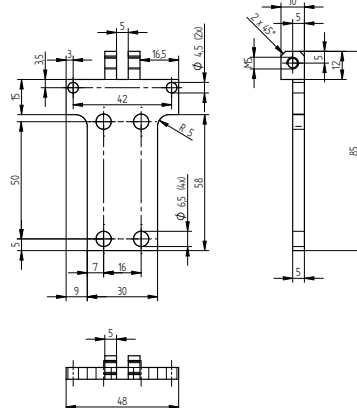

LUMIMAX® mounting adapter LMA-SQ40/80
Article no.: 105.0004.02