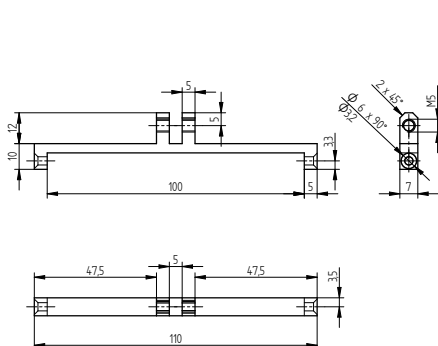

LUMIMAX® mounting adapter LMA-LSB100
Article no.: 105.0004.04