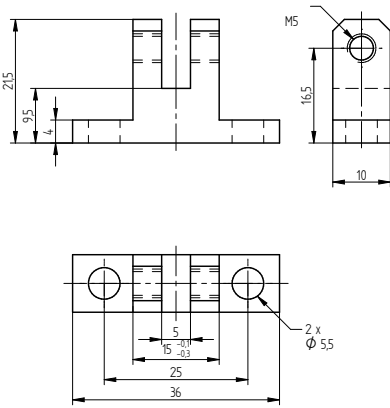

LUMIMAX® mounting adapter LMA

Description

- Mounting adapter for mounting various LUMIMAX® LED illuminations on a LUMIMAX® mounting plate (LMP) or a LUMIMAX® mounting extension (LMV)
- Suitable for mounting LUMIMAX® Lightings to various cameras and code readers from Cognex, Keyence, Baumer and Siemens

Technical data

Product image (may differ from the original product)					
Article No.	105.0004.01	105.0004.02	105.0004.03	105.0004.04	105.0004.05
Article description	LMA-Spot3W/5W	LMA-SQ40/80	LMA-LSB50	LMA-LSB100	LMA-LSR24
Suitable LUMIMAX® lighting	Spotlights of the series Spot3W, Spot5W	Area lighting of the series SQ40, SQ80	Mini bar light of the LSB50 series	Mini bar light of the LSB100 series	Mini ring light of the LSR24 series
Weight	10 g	40 g	10 g	10 g	10 g
Material	Aluminium, anodised				
Tariff code	94059900				
Country of Origin	Federal Republic of Germany				

Technical drawing

LUMIMAX® mounting adapter LMA-Spot3W/5W
Article no.: 105.0004.01