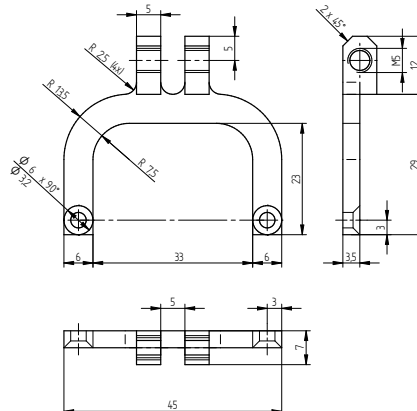

LUMIMAX® mounting adapter LMA-LSR24
Article no.: 105.0004.05