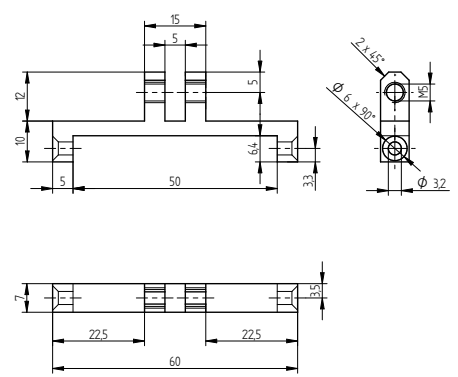

LUMIMAX® mounting adapter LMA-LSB50
Article no.: 105.0004.03