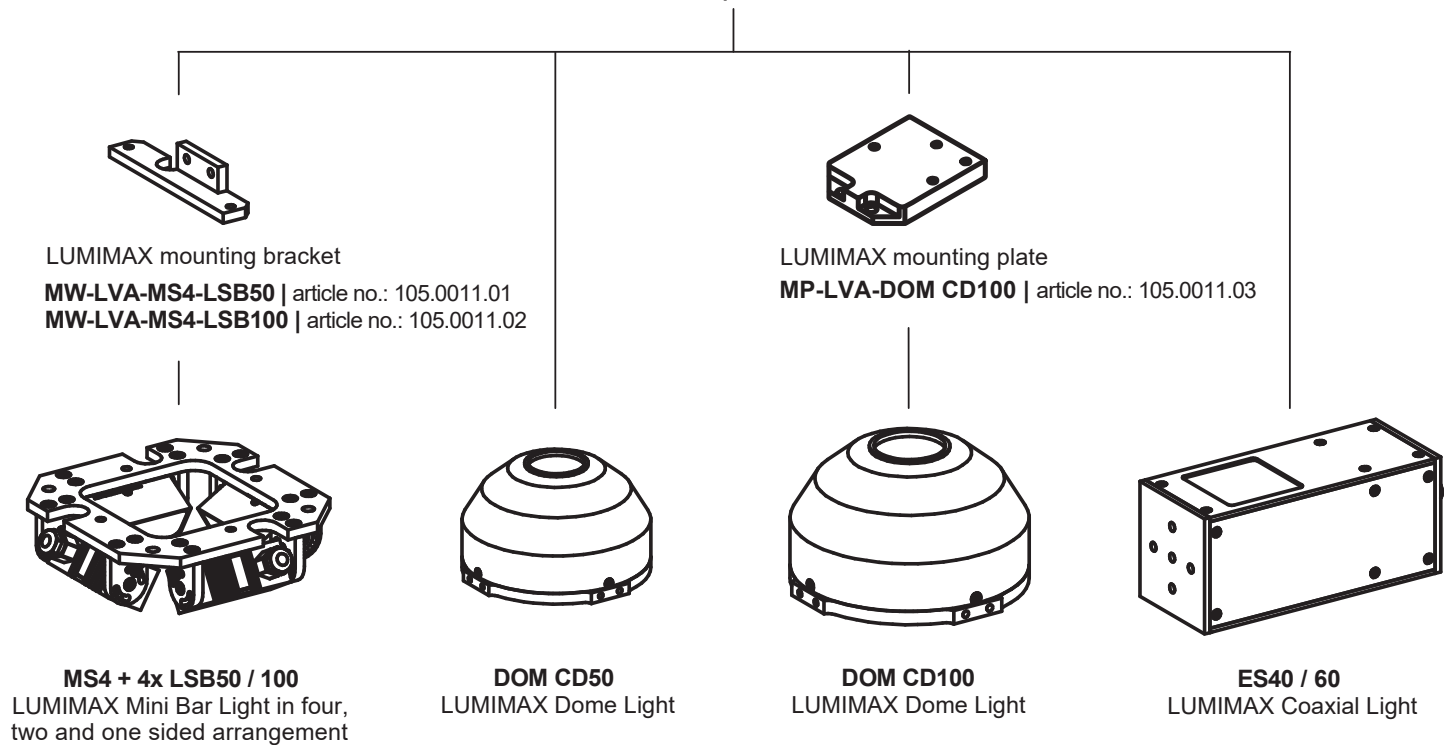

LUMIMAX® Verification adapter LVA-VeriSens XC / 105.0005.01

Product image

Picture may differ from the original product

Description

- mounting system for dome- and coaxial lights as well as mini bar lights in a four-sided mounting bracket for standard-compliant verification
- direct mounting on the camera system Baumer VeriSens® XC
- defined swivelling in and out of the lighting
- reproducible construction for all reading stations
- Suitable for the following LUMIMAX® Lights:
 LSB50/FL and LSB100/FL-series, DOM CD50/FL, DOM CD100/FL, ES40/FL, ES60/FL

Technical data

Weight	163g
Tariff code	94054099
Country of Origin	Federal Republic of Germany

Accessories scheme

LUMIMAX verification adapter
LVA-VeriSens XC | article no.: 105.0005.01

LUMIMAX[®] Verification adapter LVA-VeriSens XC / 105.0005.01