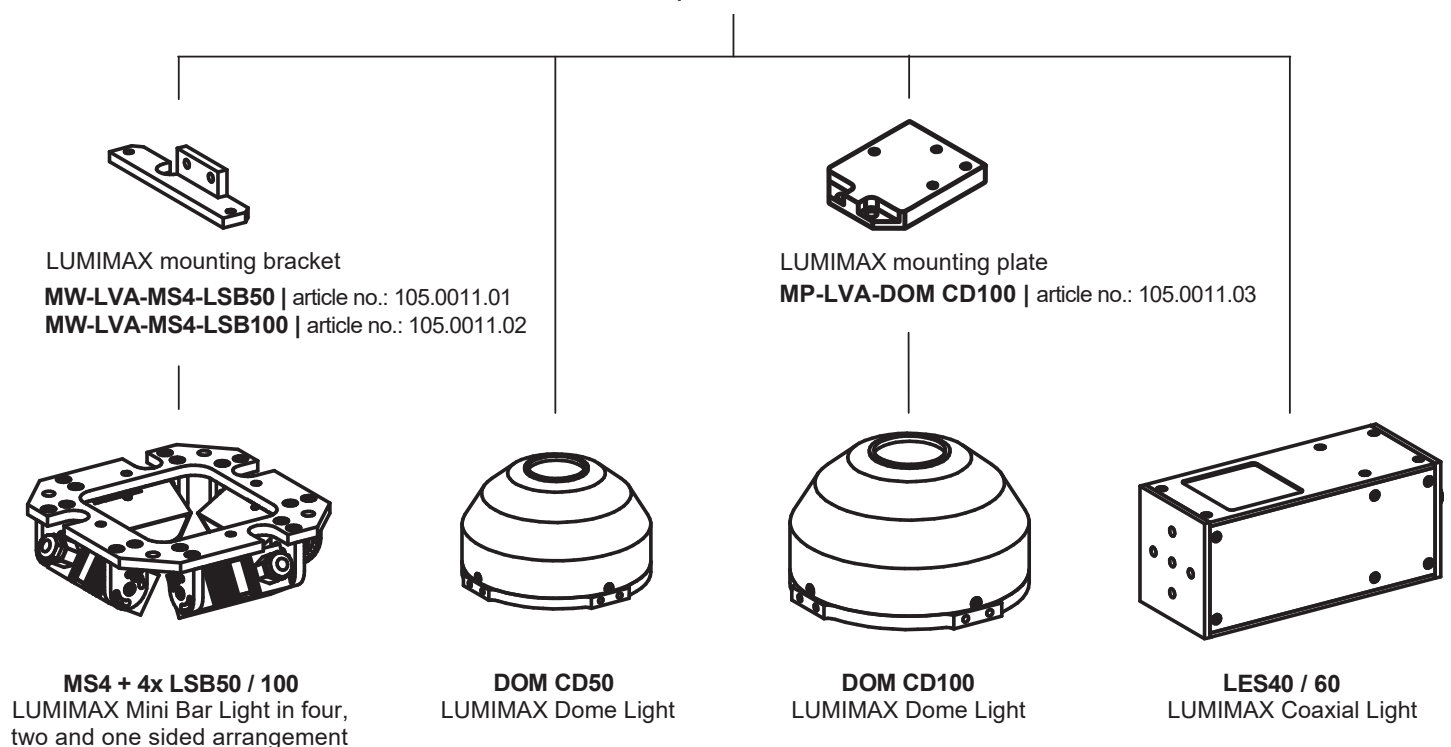

LUMIMAX® Verification adapter LVA-MV5x / 105.0005.06

Product image

Picture may differ from the original product

Description

- LUMIMAX® Verification adapter for reproducible positioning of the lighting at Siemens SIMATIC MV5xx
- for standard-compliant reading and verification of codes
- defined swivelling in and out of the lighting
- reproducible construction for all reading stations
- suitable for LUMIMAX® Lights of the series LSB50/FL and LSB100/FL, DOM CD50/FL, DOM CD100/FL, LES40/FL, LES60/FL

Technical data

Material	Anodised aluminium
Weight	183 g
Tariff code	85399090
Country of Origin	Federal Republic of Germany

Accessories scheme

Note: To fix the swivelling mounting plate hand-tighten the M3x4 setscrew and secure it with the M6x6 locking pin.

LUMIMAX verification adapter
LVA-MV5x | article no.: 105.0005.06

LUMIMAX® Verification adapter LVA-MV5x / 105.0005.06

Technical drawing