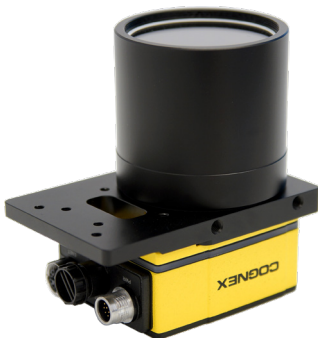

LUMIMAX® Mounting & protection tube system for Cognex Insight® IS7x

Mounting solutions

Note: For mounting on the camera the LUMIMAX® Adapter plate LAP-SR1000 SR2000 (105.0002.04) is necessary