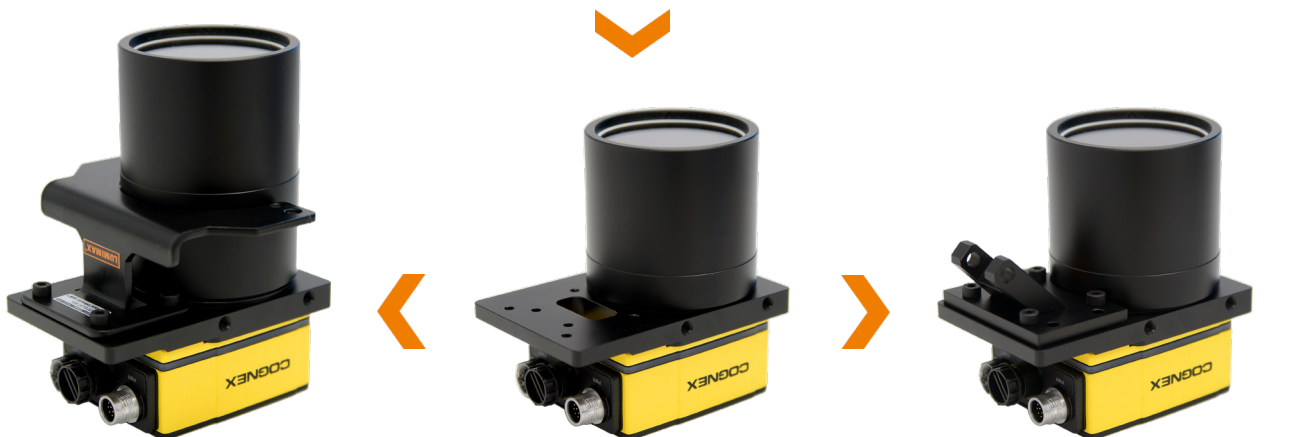

## LUMIMAX<sup>®</sup> Mounting & protection tube system for Cognex Insight<sup>®</sup> IS7x

### Description

- Mounting & protection tube system for mounting Cognex Insight<sup>®</sup> IS76xx, IS78xx & IS79xx on various LUMIMAX<sup>®</sup> lighting series
- Protection class: IP64

### Examples of applications

**LUMIMAX<sup>®</sup> mounting bracket  
LMW-IS5x|IS7x**  
for LR50/FL and LR70/FL-series

**LUMIMAX<sup>®</sup> mounting plate  
LMP-IS5x|IS7x**  
for SQ40/FL, SQ80/FL, Spot3W, Spot5W/FL  
LSB50/FL, LSB100/FL and LSR24/FL-series

# LUMIMAX® Mounting & protection tube system for Cognex Insight® IS7x