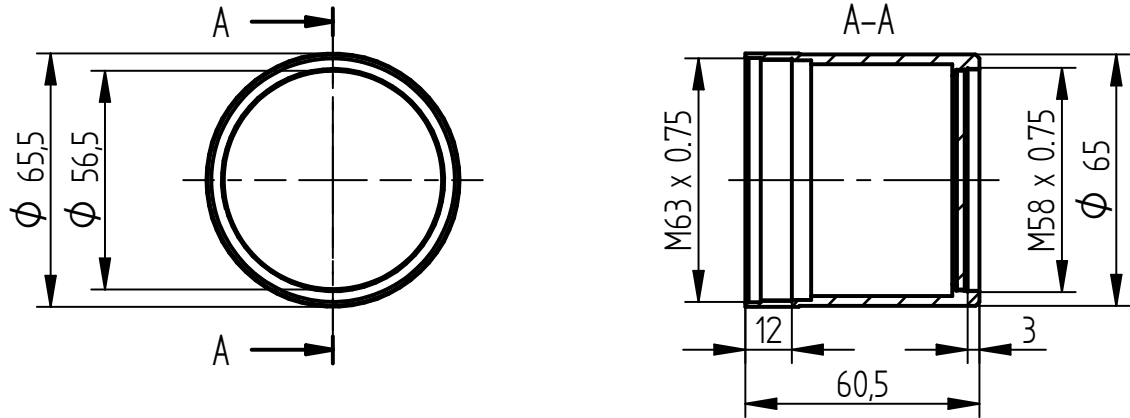

LUMIMAX® Mounting & protection tube system for Cognex Insight® IS7x

Technical drawing

protection tube IS7x-GEN2
article no.: 105.0018.01