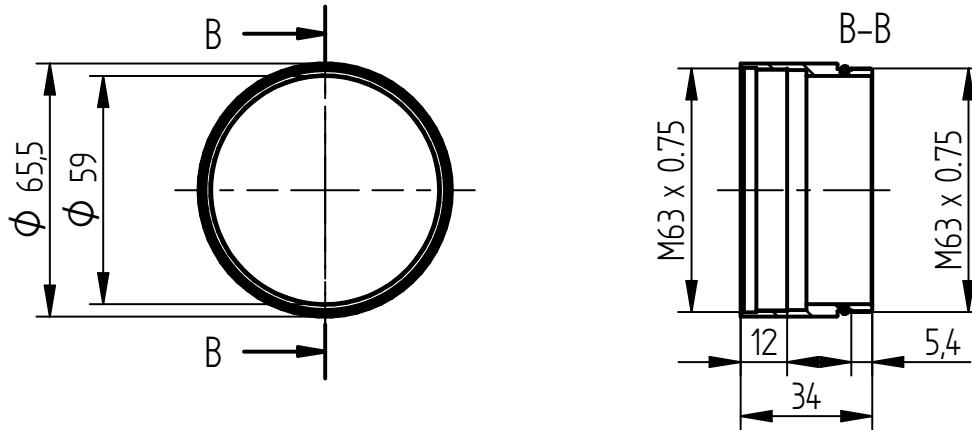

tube extension IS7x-GEN2
article no.: 105.0001.05