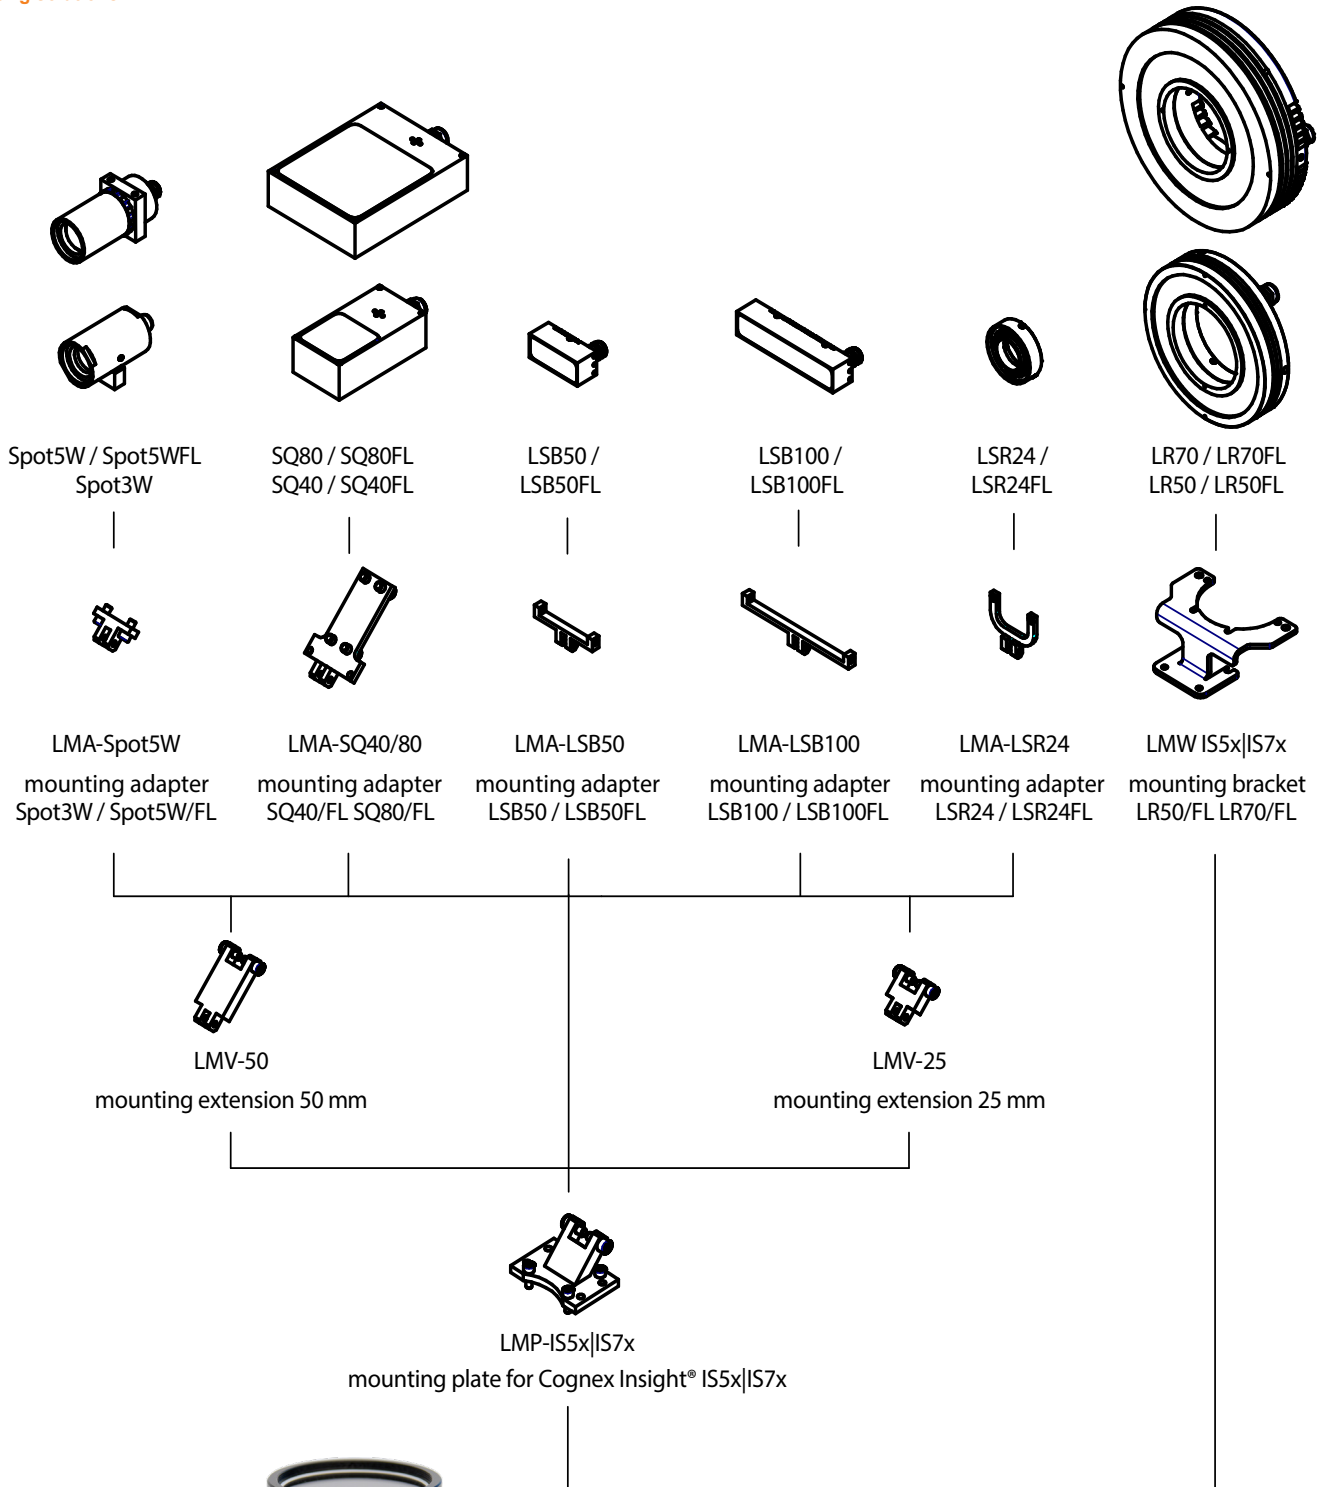

LUMIMAX® Mounting & protection tube system for Cognex Insight® IS7x

Mounting solutions

Note: For mounting on the camera the LUMIMAX® Adapter plate LAP-SR1000 SR2000 (105.0002.04) is necessary